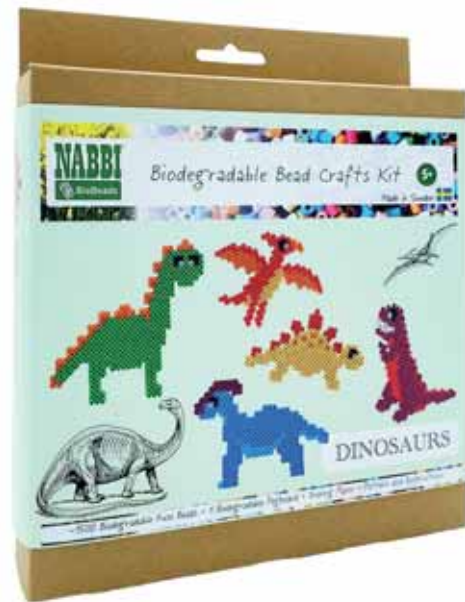

NABBI® BioBeads – biodegradable ironing beads

10 902 83 NABBI® BioBeads, Best Friends Kit, 180 x 210 x 40 mm, ~1.500 pcs. / 1 pegboards

NABBI® BioBeads – biodegradable ironing beads

10 902 84 NABBI® BioBeads, Happy Easter Kit, 180 x 210 x 40 mm, ~1.500 pcs. / 1 pegboards

NABBI® BioBeads – biodegradable ironing beads

10 902 85 NABBI® BioBeads, Farm Life Kit, 180 x 210 x 40 mm, ~1.500 pcs. / 1 pegboards

NABBI® BioBeads – biodegradable ironing beads

10 902 86 NABBI® BioBeads, Forest Kit,  SQ: 1 Box
180 x 210 x 40 mm, ~1.500
pcs. / 1 pegboards

NABBI® BioBeads – biodegradable ironing beads

10 902 87 NABBI® BioBeads, Halloween Kit,  SQ: 1 Box
180 x 210 x 40 mm, ~1.400
pcs. / 2 pegboard

NABBI® BioBeads – biodegradable ironing beads

10 902 88 NABBI® BioBeads, Harvest Kit,  SQ: 1 Box
180 x 210 x 40 mm, ~1.500
pcs. / 1 pegboards