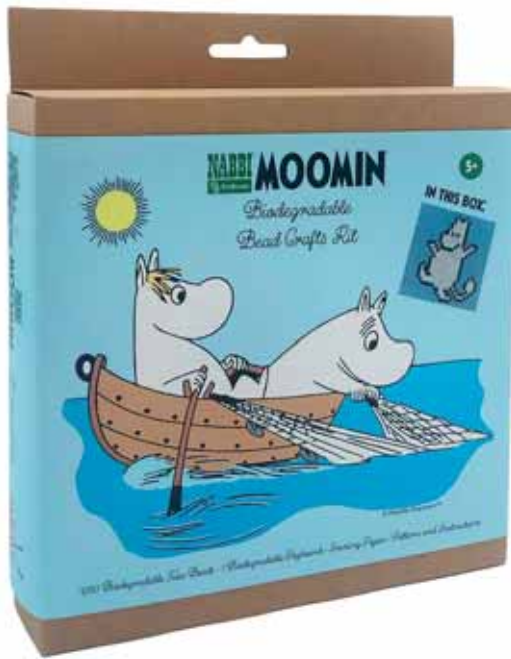

red white

Deco polyresin

34 880 38 Deco polyresin, gnome, 4,3 x 3,2 x 3,2 cm SQ: 9 pc

light pink

Deco polyresin

34 880 50 Deco polyresin, lucky pigs assorted, 3,4 x 3-4 cm, 4 designs assorted SQ: 12 pc

NABBI® BioBeads – biodegradable ironing beads

10 902 10 NABBI® BioBeads, Moomintroll Kit, 180 x 210 x 40 mm, ~1.200 pcs. / 1 pegboard

NABBI® BioBeads – biodegradable ironing beads

10 902 11 NABBI® BioBeads, Moominpappa Kit, 180 x 210 x 40 mm, ~1.200 pcs. / 1 pegboard