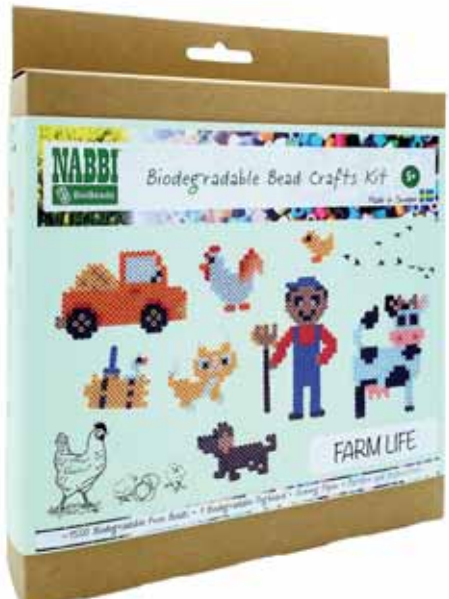

NABBI® BioBeads – biodegradable ironing beads

10 902 12 NABBI® BioBeads, Moominmamma Kit, 180 x 210 x 40 mm, ~1.200 pcs. / 1 pegboard

NABBI® BioBeads – biodegradable ironing beads

10 902 13 NABBI® BioBeads, Moomin Snorkmaiden Kit, 180 x 210 x 40 mm, ~1.200 pcs. / 1 pegboard

NABBI® BioBeads – biodegradable ironing beads

10 902 14 NABBI® BioBeads, Moomin Little My Kit, 180 x 210 x 40 mm, ~1.200 pcs. / 1 pegboard

NABBI® BioBeads – biodegradable ironing beads

10 902 01 NABBI® BioBeads, Santa Claus Kit, 180 x 210 x 40 mm, ~1.400 pcs. / 2 pegboards

NABBI® BioBeads – biodegradable ironing beads

10 902 02 NABBI® BioBeads, Santa Car Kit, 180 x 210 x 40 mm, ~1.400 pcs. / 2 pegboards

NABBI® BioBeads – biodegradable ironing beads

10 902 82 NABBI® BioBeads, Little World Kit, 180 x 210 x 40 mm, ~1.500 pcs. / 1 pegboards

NABBI® BioBeads – biodegradable ironing beads

10 902 83 NABBI® BioBeads, Best Friends Kit, 180 x 210 x 40 mm, ~1.500 pcs. / 1 pegboards

NABBI® BioBeads – biodegradable ironing beads

10 902 84 NABBI® BioBeads, Happy Easter Kit, 180 x 210 x 40 mm, ~1.500 pcs. / 1 pegboards