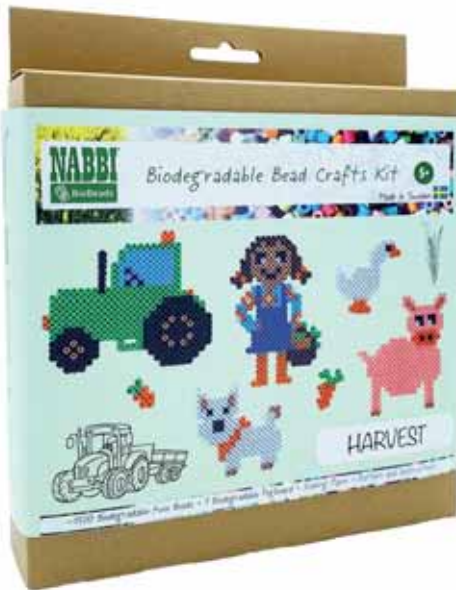

NABBI® BioBeads – biodegradable ironing beads

10 902 83 NABBI® BioBeads, Best Friends Kit, 180 x 210 x 40 mm, ~1.500 pcs. / 1 pegboards

NABBI® BioBeads – biodegradable ironing beads

10 902 84 NABBI® BioBeads, Happy Easter Kit, 180 x 210 x 40 mm, ~1.500 pcs. / 1 pegboards

NABBI® BioBeads – biodegradable ironing beads

10 902 85 NABBI® BioBeads, Farm Life Kit, 180 x 210 x 40 mm, ~1.500 pcs. / 1 pegboards

NABBI® BioBeads – biodegradable ironing beads

10 902 86 NABBI® BioBeads, Forest Kit,  SQ: 1 Box
180 x 210 x 40 mm, ~1.500
pcs. / 1 pegboards

NABBI® BioBeads – biodegradable ironing beads

10 902 87 NABBI® BioBeads, Halloween Kit,  SQ: 1 Box
180 x 210 x 40 mm, ~1.400
pcs. / 2 pegboard

NABBI® BioBeads – biodegradable ironing beads

10 902 88 NABBI® BioBeads, Harvest Kit,  SQ: 1 Box
180 x 210 x 40 mm, ~1.500
pcs. / 1 pegboards